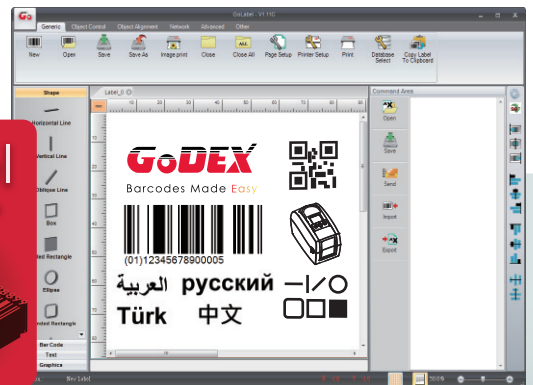

GoDEX LABEL DESIGN SOFTWARE

GoLabel Software / User Friendly

GoLabel is based on a WYSIWYG (what you see is what you get) user interface, makes everything so easy for you to create and print barcode labels. GoLabel is the first-choice label design software that you can't miss it!

Go visit www.godexintl.com and download GoLabel to experience it!